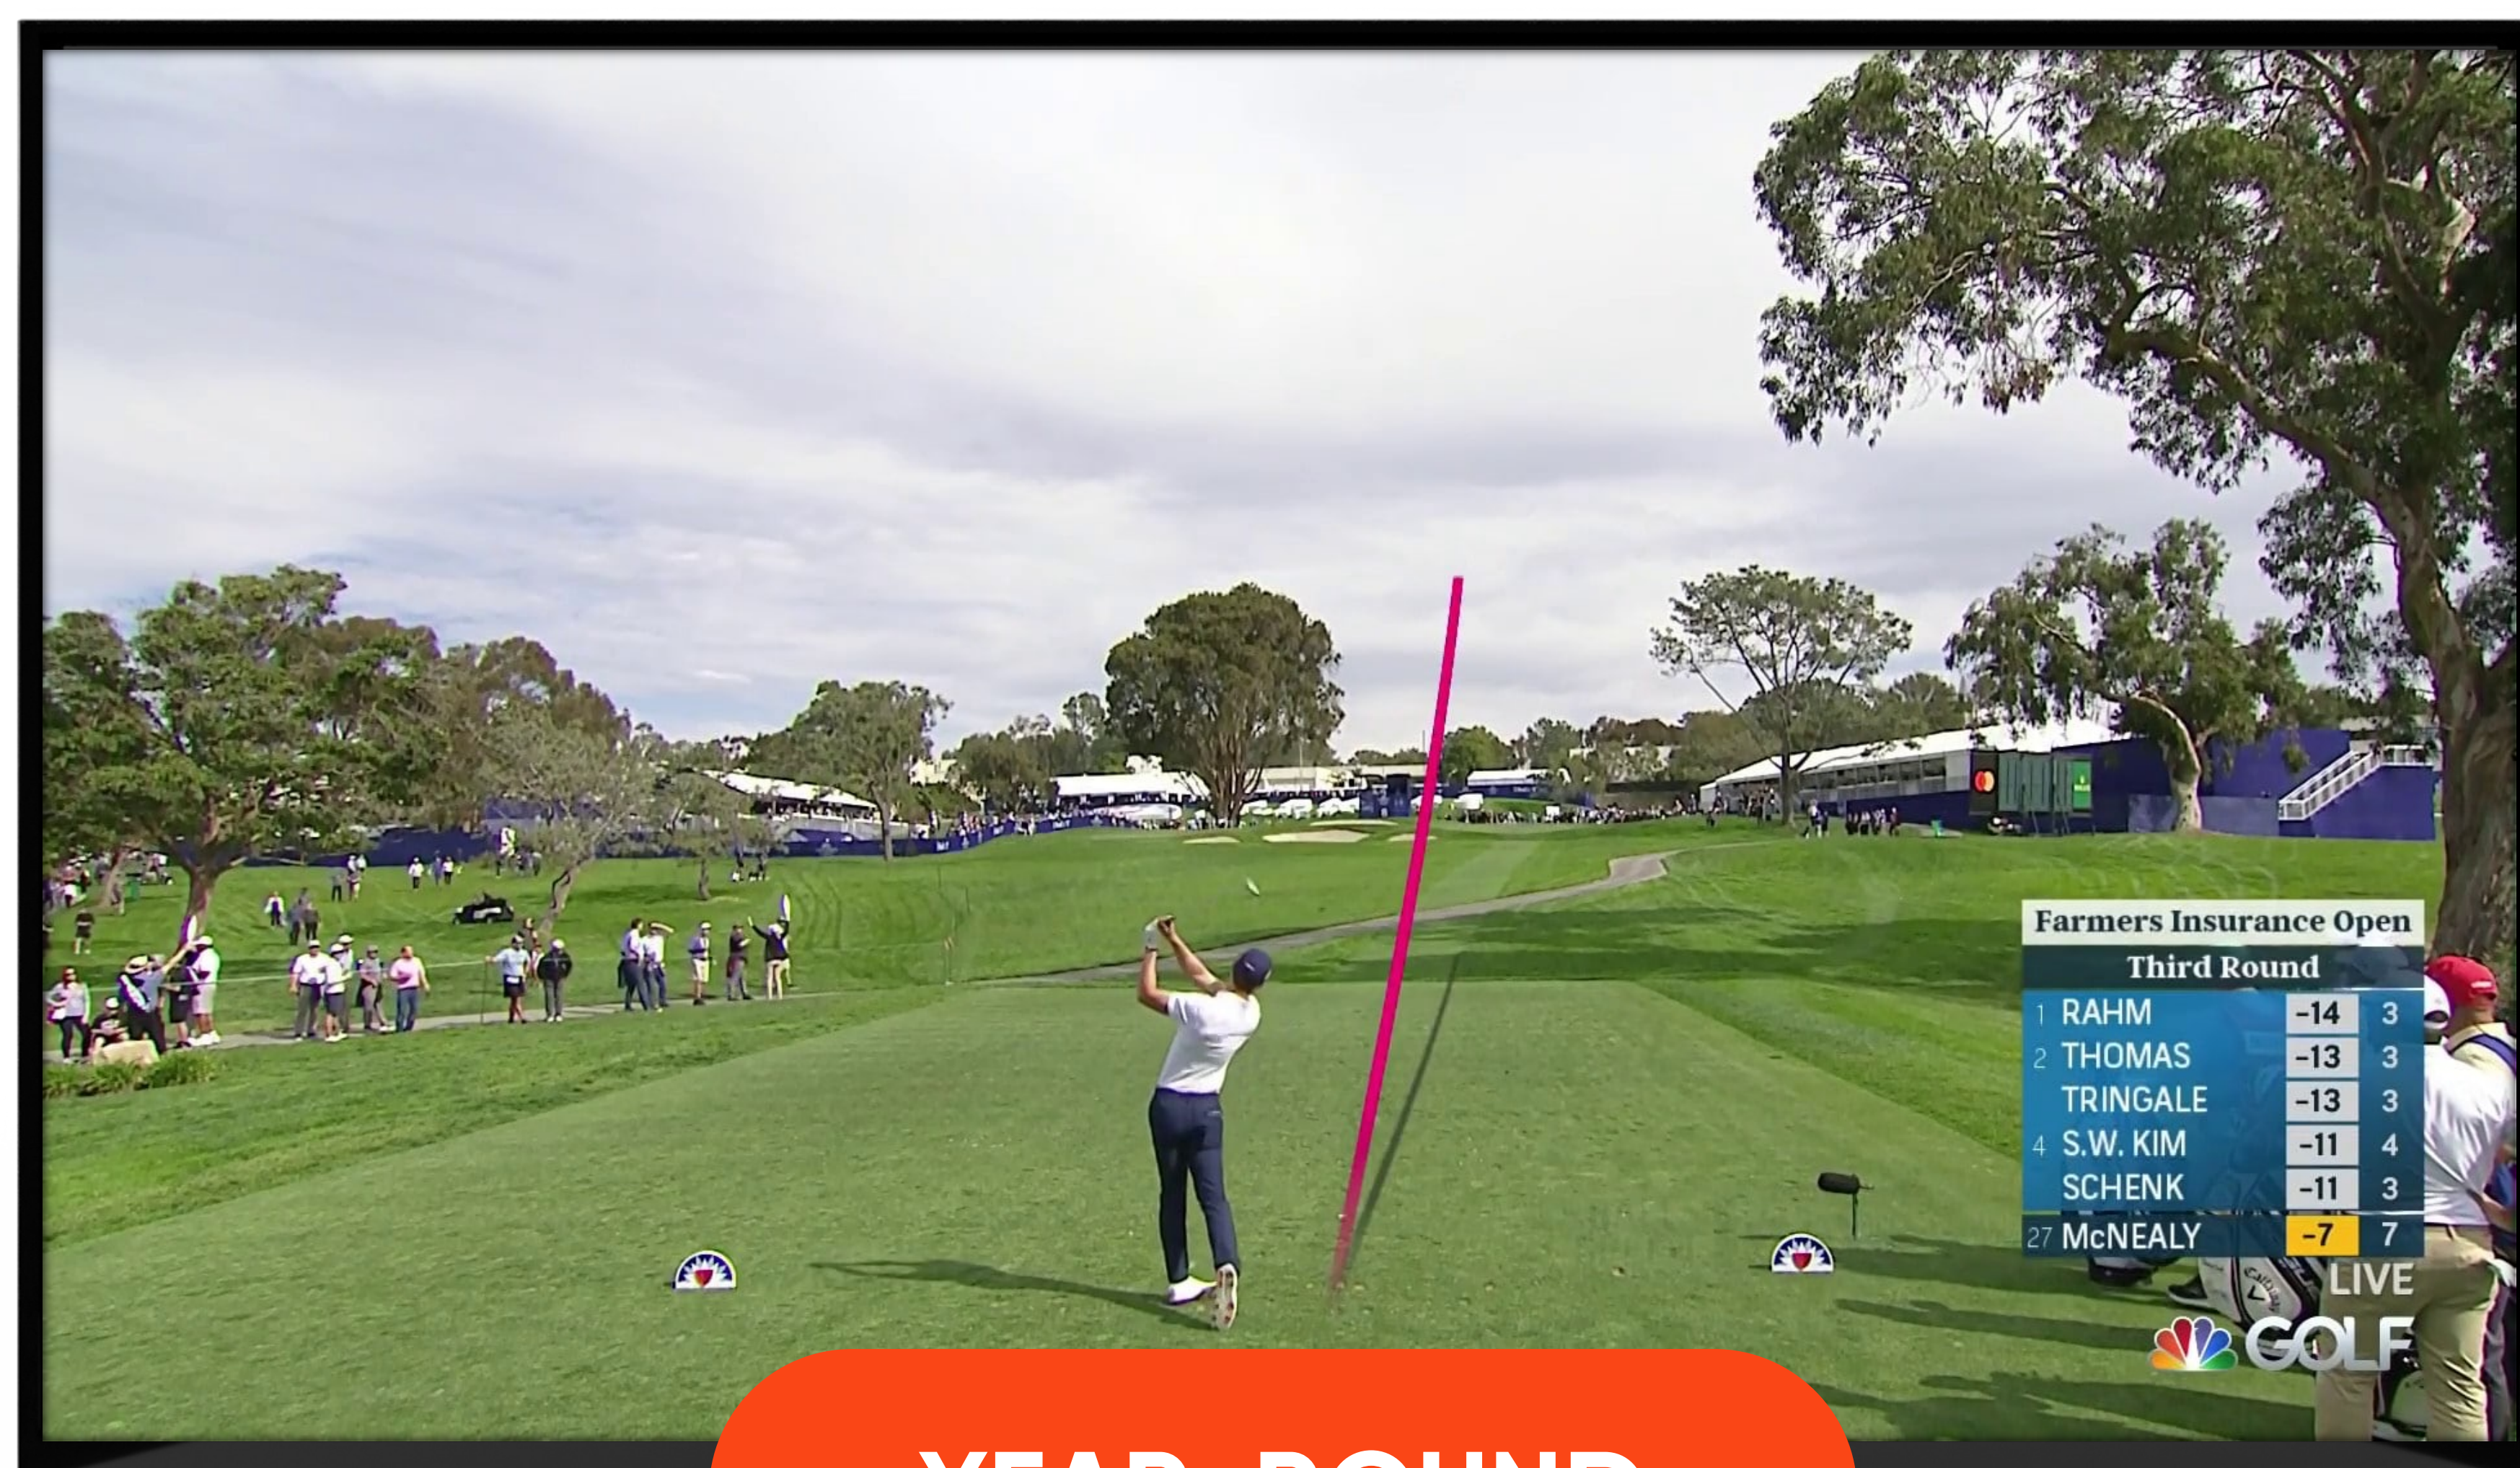

Surround Tentpole Golf Events on fuboTV

Connect with golf enthusiasts during all the live action, coverage and analysis throughout the year, including Major tournaments.

YEAR-ROUND

KEY 2022-23 DATES

- PGA Tour Season: Sept – Aug
- LPGA Tour Season: Jan – Nov
- U.S. Open: June 16-19
- British Open: July 14-17
- Masters: Apr 6-9
- PGA Champ: May 18-21